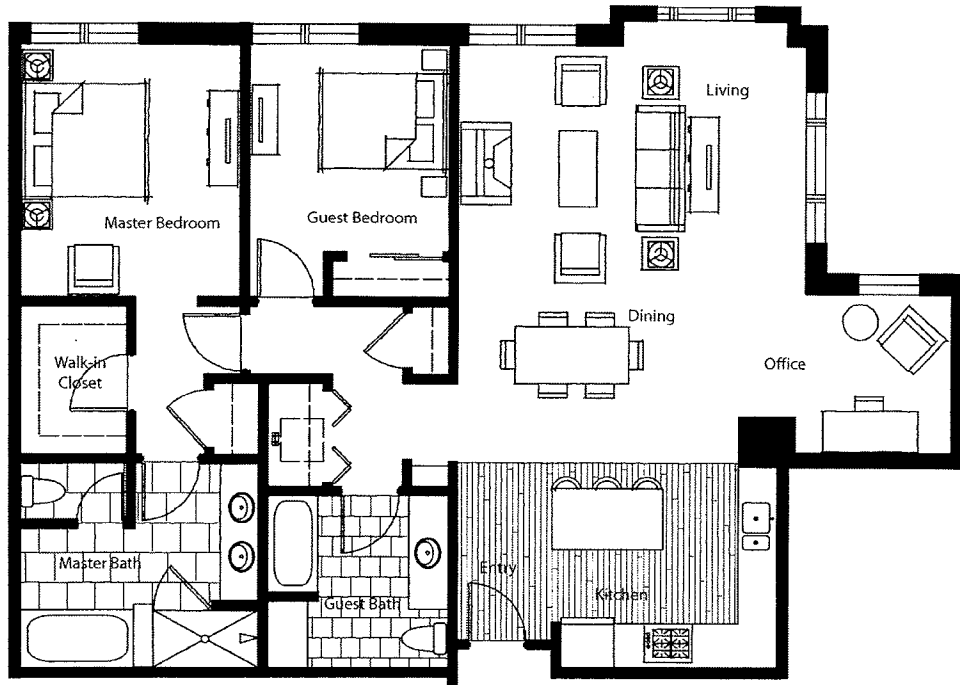

Leland Place

west of market

UNIT 306, 405 | 2 BEDROOM AND 2 BATH