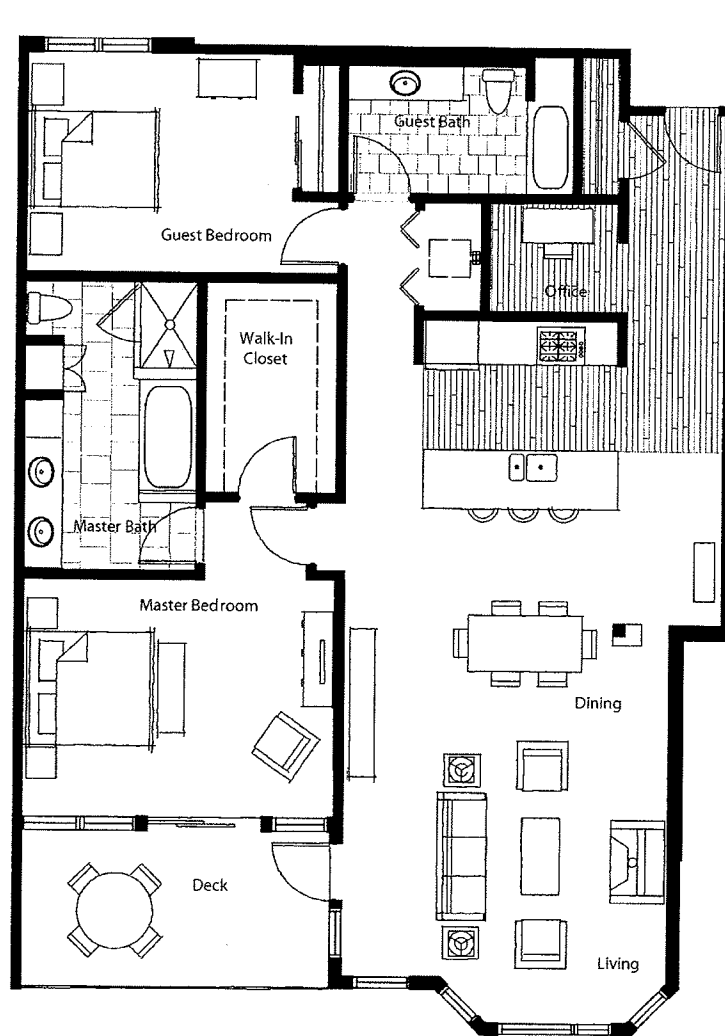

Leland Place

west of market

UNIT 101-401 | 2 BEDROOM AND 2 BATH

Seller reserves the right to change the product offering without notice. Information has been obtained from sources deemed reliable but it is not guaranteed. Floor plans and square footages are approximate. Buyers shall only rely on information contained within the Purchase and Sale agreement or the POS provided by Seller. EO&E. © 2005 All Rights Reserved